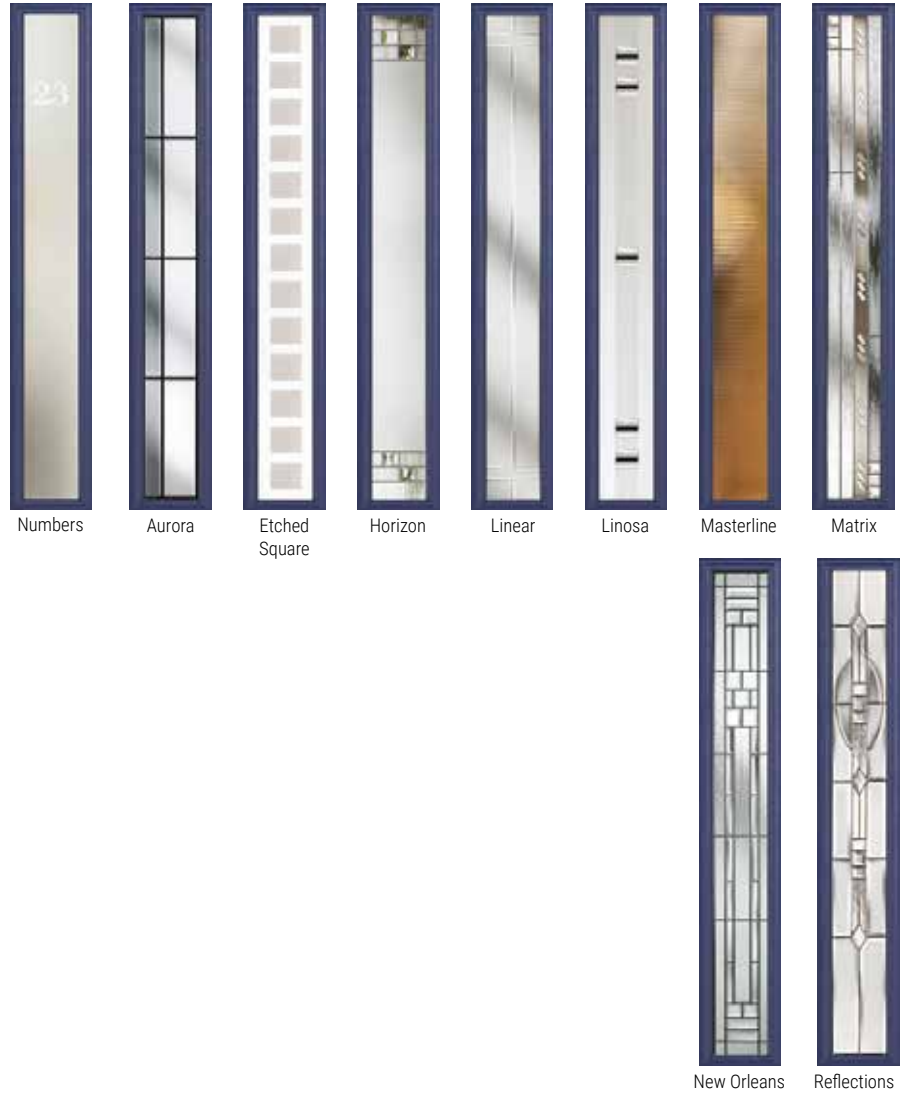

# RICHMOND

The Richmond design can be complemented with our stainless-steel bar handle for a truly contemporary look.

Bullseye

Dorchester

Greenwich

Kensington

New Orleans

Simplicity

# SUTHERLAND

An offset glazed variation of the Rutland door.

Numbers

Aurora

Etched Square

Horizon

Linear

Linosa

# WELLINGTON

The Wellington utilises two glazing panels for double visual impact. Combined with a large range of decorative glass options, the Wellington can be adapted to suit almost every style.