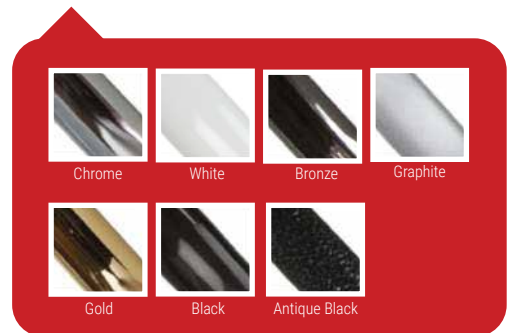

#### AVAILABLE COLOURS

Chrome White Bronze Graphite  
Gold Black Antique Black