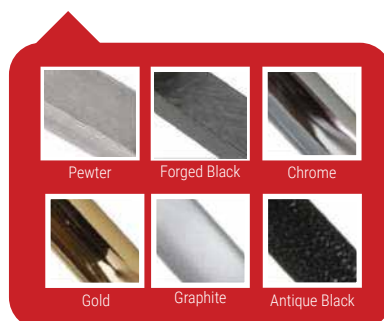

LETTERPLATE & KNOB COLOURS

Pewter Forged Black Chrome
Gold Graphite Antique Black